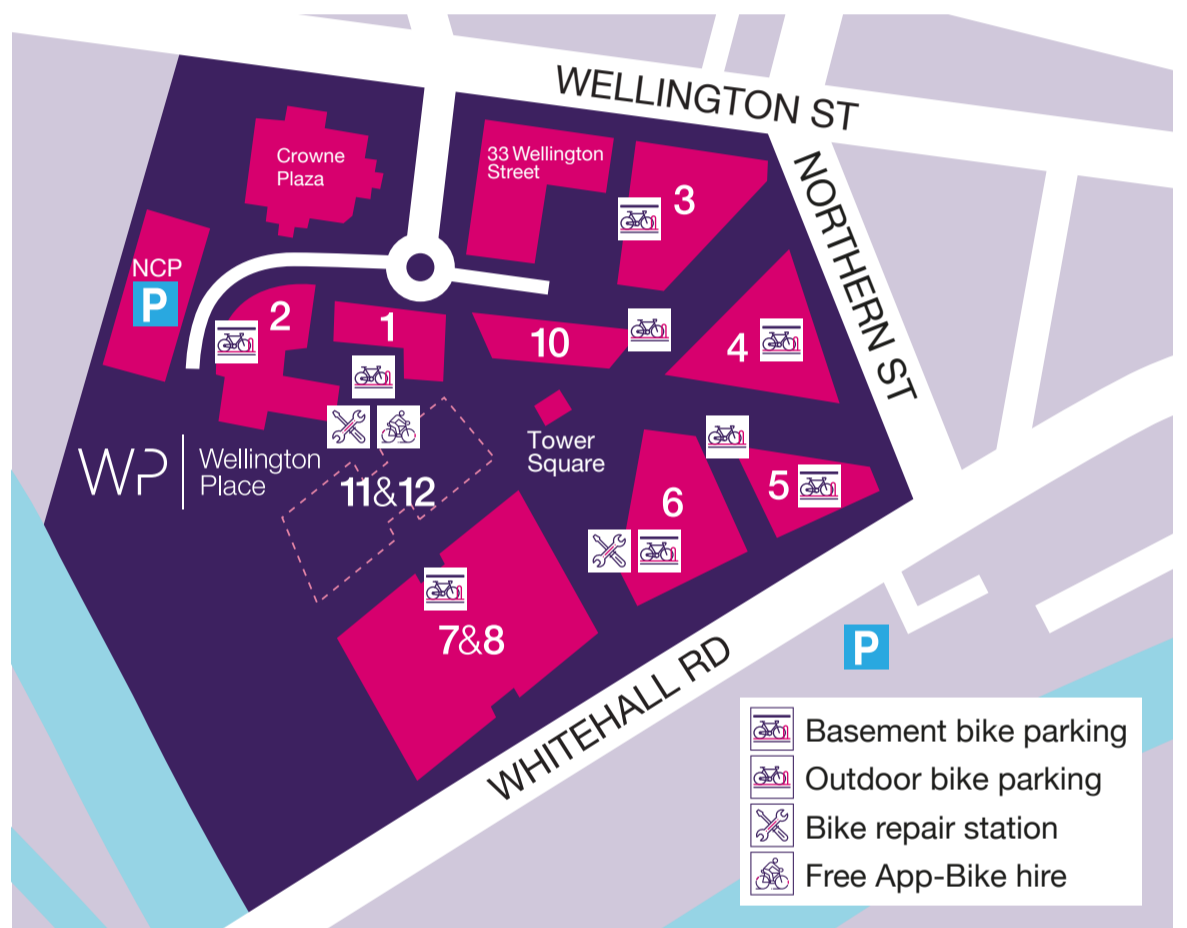

Bike

Wellington Place

Facilities

at Wellington Place

Bike Parking

Most buildings at Wellington Place have basement bike parking available for occupiers to use (buildings 2, 3, 4, 5, 6, 7 and 8). Outdoor bike parking, including CyclePods and Sheffield stands, are also available for all to use (locations displayed on the map).

Helmet Hire

If you work at Wellington Place, you can borrow a helmet for free. Each company has been allocated two helmets – please contact your office manager or company reception to hire.

Bike Repair Stations

If your bike is in need of a quick fix, please feel free to use the bike repair station located here. There are also extra bike repair stations for occupiers to use in the basements of 3, 5 and 6 Wellington Place.

D-Lock Hire

If you work at Wellington Place you can hire a D-Lock for free by calling the security office on 0113 246 8399.

Free App-Bike Hire

We offer free App-Bike hire for Wellington Place occupiers. Visit wellingtonplace.co.uk/appbike to find out how to rent an App-Bike.

Wellington Place Cyclists Facebook Group

Scan the QR code to join the Facebook Group for the latest information and support for your cycling journey to and from Wellington Place.