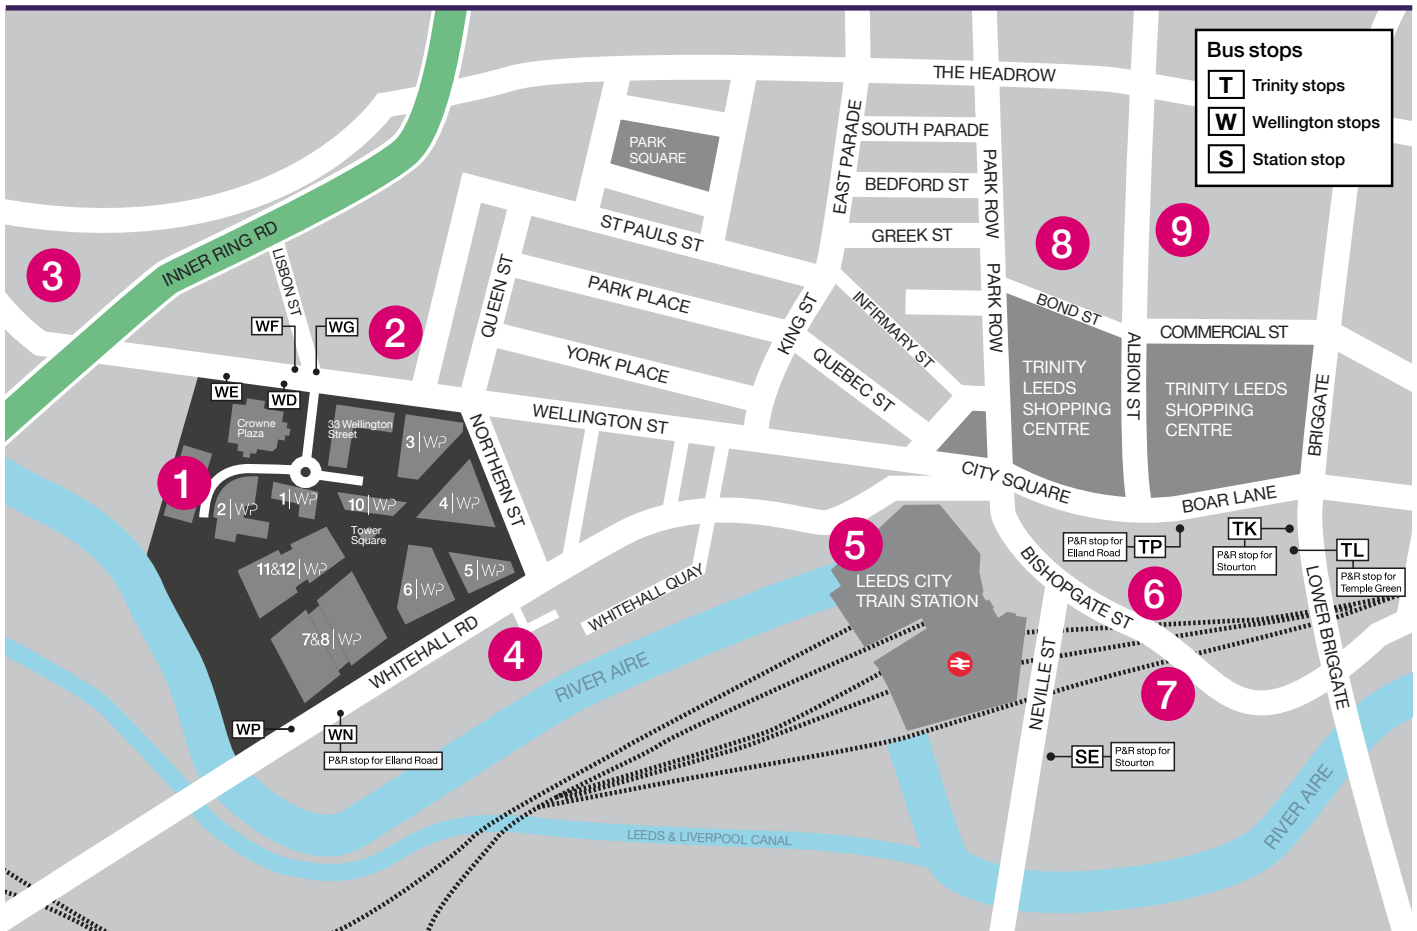

Travelling to Wellington Place

Long stay parking

Key	Name	Operator	Postcode	Total Spaces	Disabled Spaces	EVCP	Website
1	Wellington Place	NCP	LS1 4AJ	509	Yes	No	Click here
2	Wellington Street	Q-Park	LS1 4LT	370	Yes	Yes	Click here
3	West Street	LCC	LS1 4DP	238	Yes	No	Click here
4	7 Whitehall Road	CitiPark	LS1 4AW	135	No	No	Click here
5	Leeds Station MSCP	APCOA	LS1 4HT	307	Yes	Yes	Click here
6	Trinity Leeds	QuikPark	LS1 4AG	630	Yes	Yes	Click here
7	Sovereign Square	Q-Park	LS1 4AG	494	Yes	Yes	Click here
8	Albion Street	Q-Park	LS1 5JS	343	Yes	Yes	Click here
9	The Core	NCP	LS1 6AD	313	Yes	No	Click here